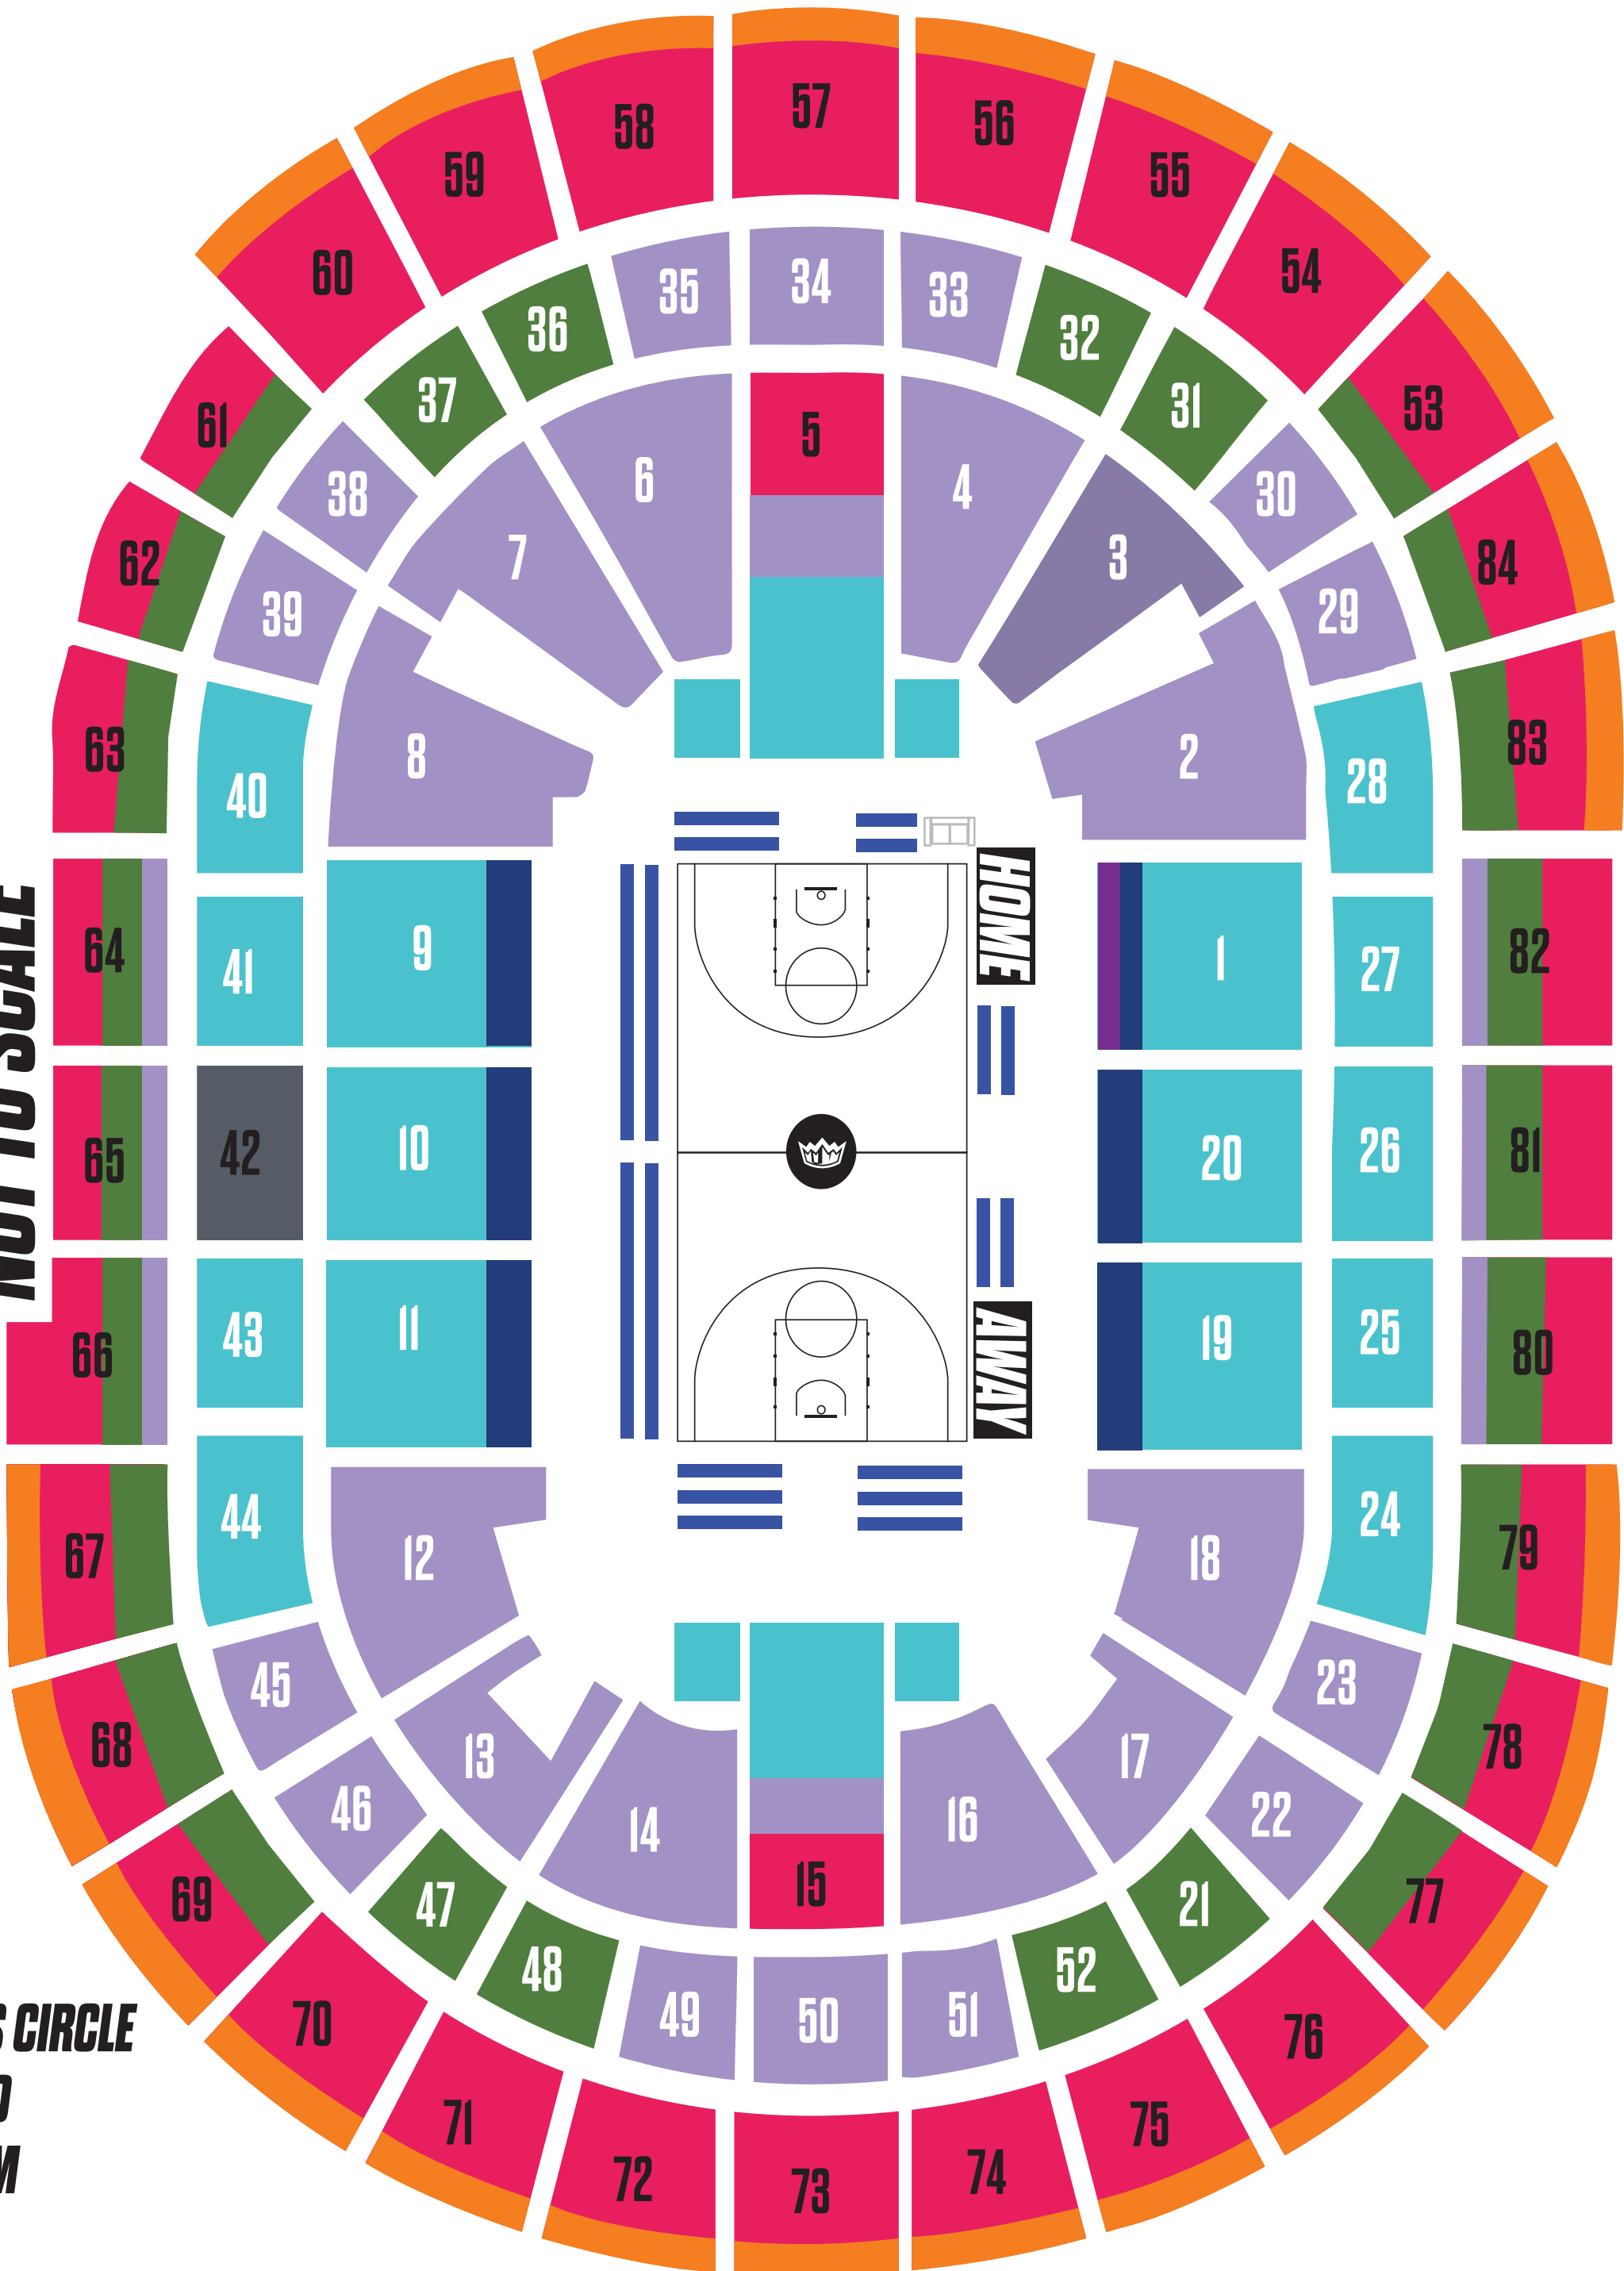

NOT TO SCALE

-  **FLOOR**
-  **COACHES CIRCLE**
-  **DIAMOND**
-  **PLATINUM**
-  **GOLD**
-  **SILVER**
-  **BRONZE**
-  **NO MEMBERSHIP CAT.**
-  **ALCOHOL FREE (SECTION 3)**

CONTACT CLUB FOR MORE INFO

Price category allocations are subject to change at the discretion of the Sydney Kings